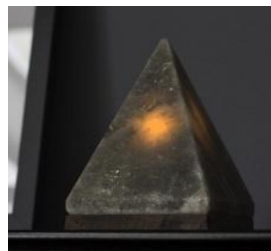

Pyramid Grey Salt Lamp

Size: 05x05 Inches

Color: Grey

Base: Wooden/Onyx

SKU: KSL-119

Cube Grey Salt Lamp

Size: 04x04 Inches

Color: Grey

Base: Wooden/Onyx

SKU: KSL-120